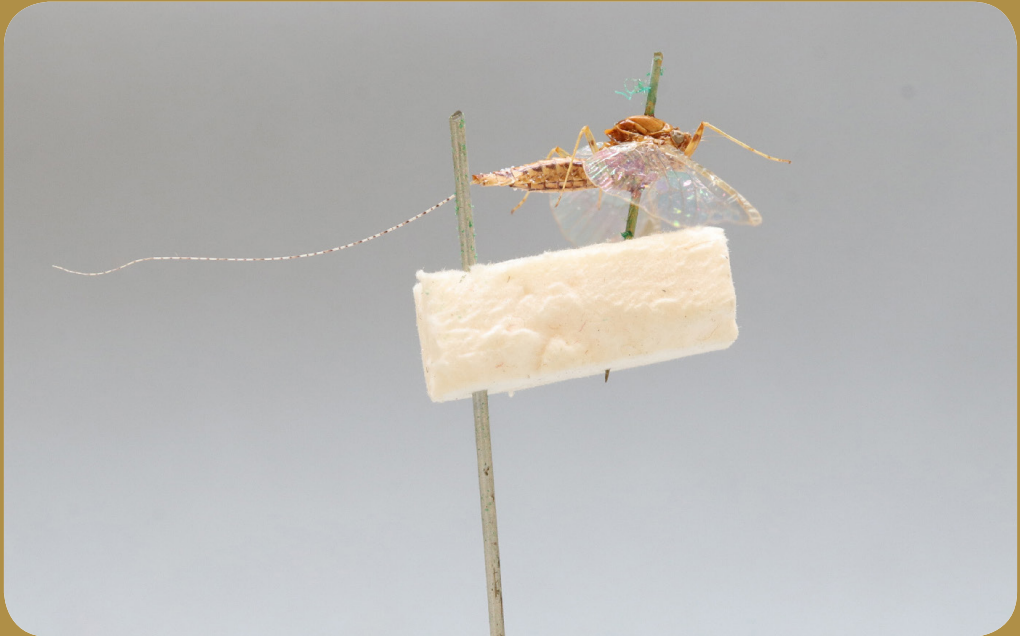

# *Cloeon dipterum*

*Ephemeroptera (Mayflies)*

*Cloen dipterum* is known as the ‘pond olive’ and is the most common mayfli in UK ponds. The larva feed on algae and detritus while the adults don’t feed at all.

**Size 3-12mm**..... **04**

**Feeding Habits** ..... **02**

**Party Tricks** ..... **06**

**Water Quality Score** ..... **02**