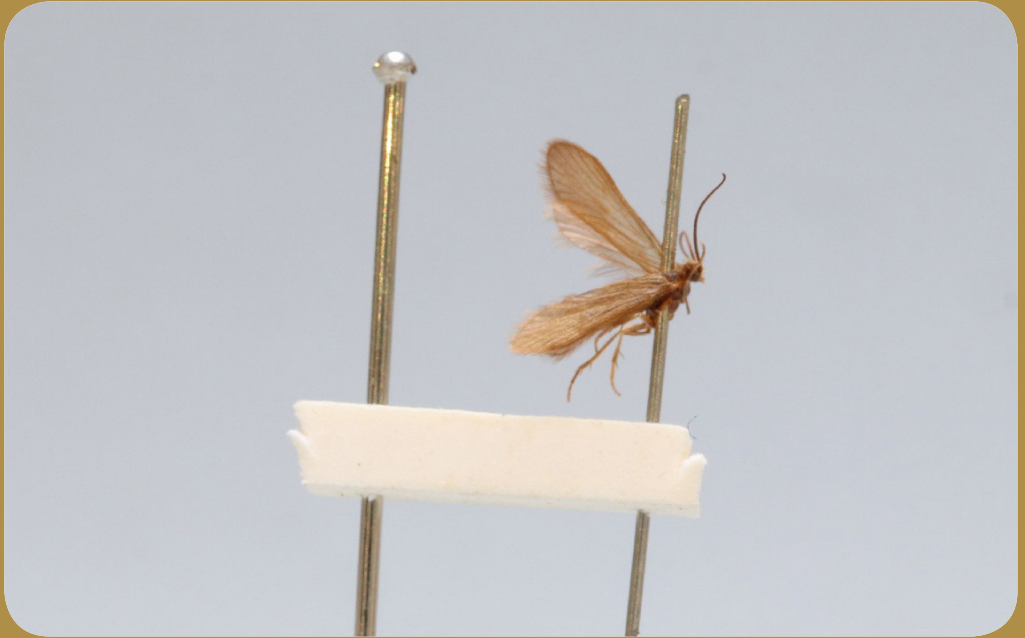

Agapetus fuscipes

Trichoptera (Caddisflies)

Agapetus larvae build tortoise-like cases out of tiny stones. They carry these cases around with them as they crawl around the stream bed. Larvae are very intolerant to nutrient pollution. They eat algae off rocks and some adults can feed on nectar.

Size 3-9mm..... **03**

Feeding Habits **07**

Party Tricks **08**

Water Quality Score **10**